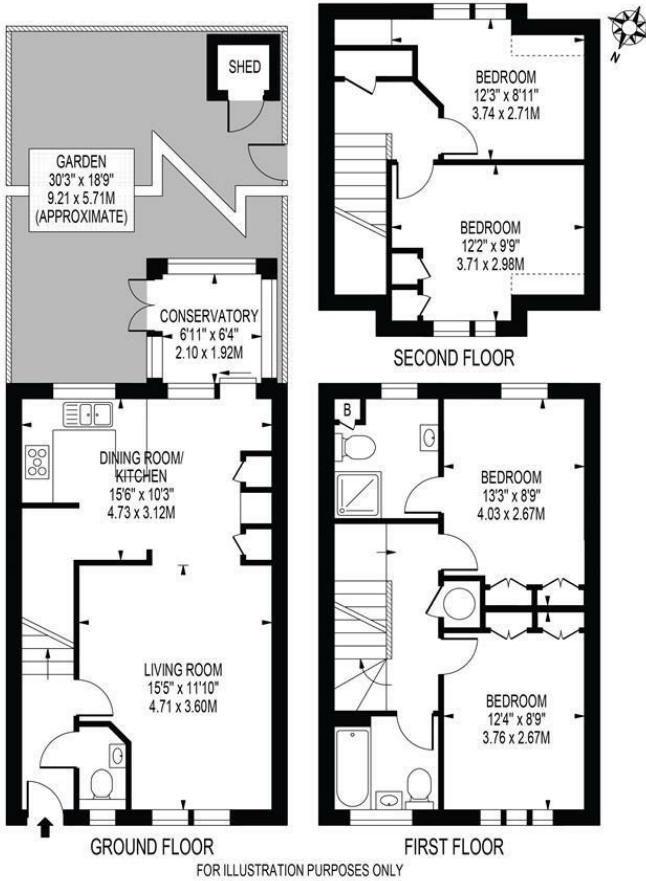

HEATHFIELD DRIVE

APPROXIMATE GROSS INTERNAL FLOOR AREA: 1147 SQ FT - 106.57 SQ M
(INCLUDING RESTRICTED HEIGHT AREA & EXCLUDING SHED)

APPROXIMATE GROSS INTERNAL FLOOR AREA OF RESTRICTED HEIGHT: 12 SQ FT - 1.12 SQ M

- Four Bedrooms
- Beautifully Presented
- Recently Refurbished
- Two Bathrooms
- Downstairs W/C
- Off Street Parking
- South Facing Garden
- EPC Rating : C
- Merton Council Tax Band : E

Energy Efficiency Rating		
	Current	Potential
Very energy efficient - lower running costs		
(92 plus) A		
(81-91) B		85
(69-80) C	72	
(55-68) D		
(39-54) E		
(21-38) F		
(1-20) G		
Not energy efficient - higher running costs		
England & Wales	EU Directive 2002/91/EC	

For Free Mortgage Quote and Best Mortgage Rates, call an Ellisons Mortgage Advisor on 020 8544 0518

Although these particulars are believed to be correct, their accuracy is not guaranteed and they do not form part of any contract.

Celebrating 30 years of successful Sales and Lettings in Merton